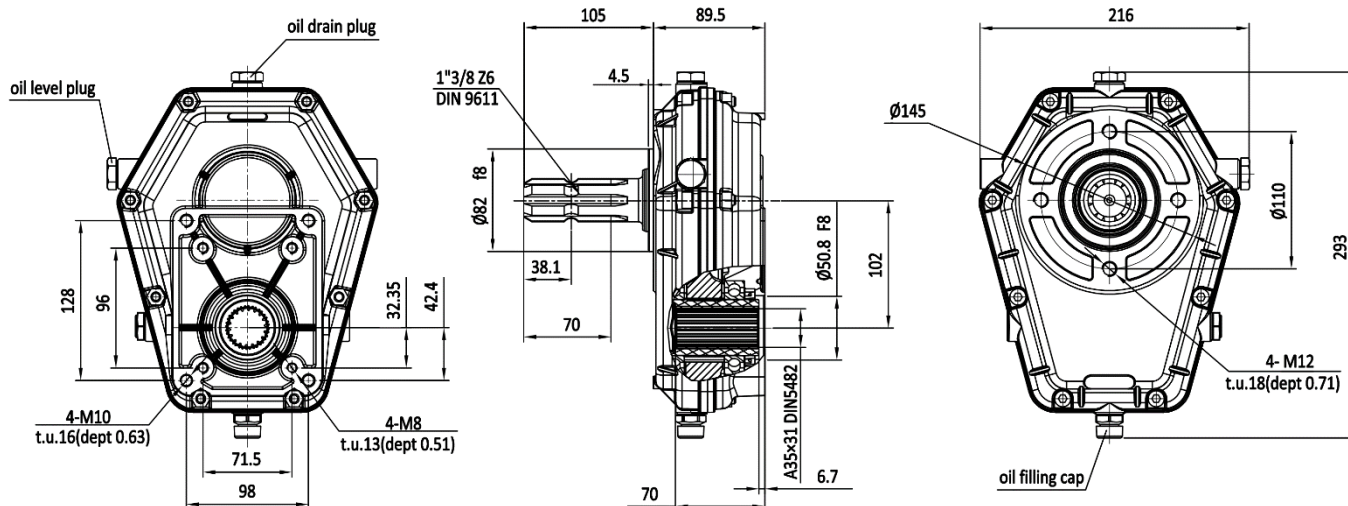

DATASHEET – DIMENZIJE

Connection:	Male - 1" 3/8
Revolution:	max. 3000 rpm
Input torque:	490 Nm
Output torque:	160 Nm
Input revolution:	540 rpm
Output revolution:	1620 rpm
For loads:	20 kW
Transmission ratio:	1:3